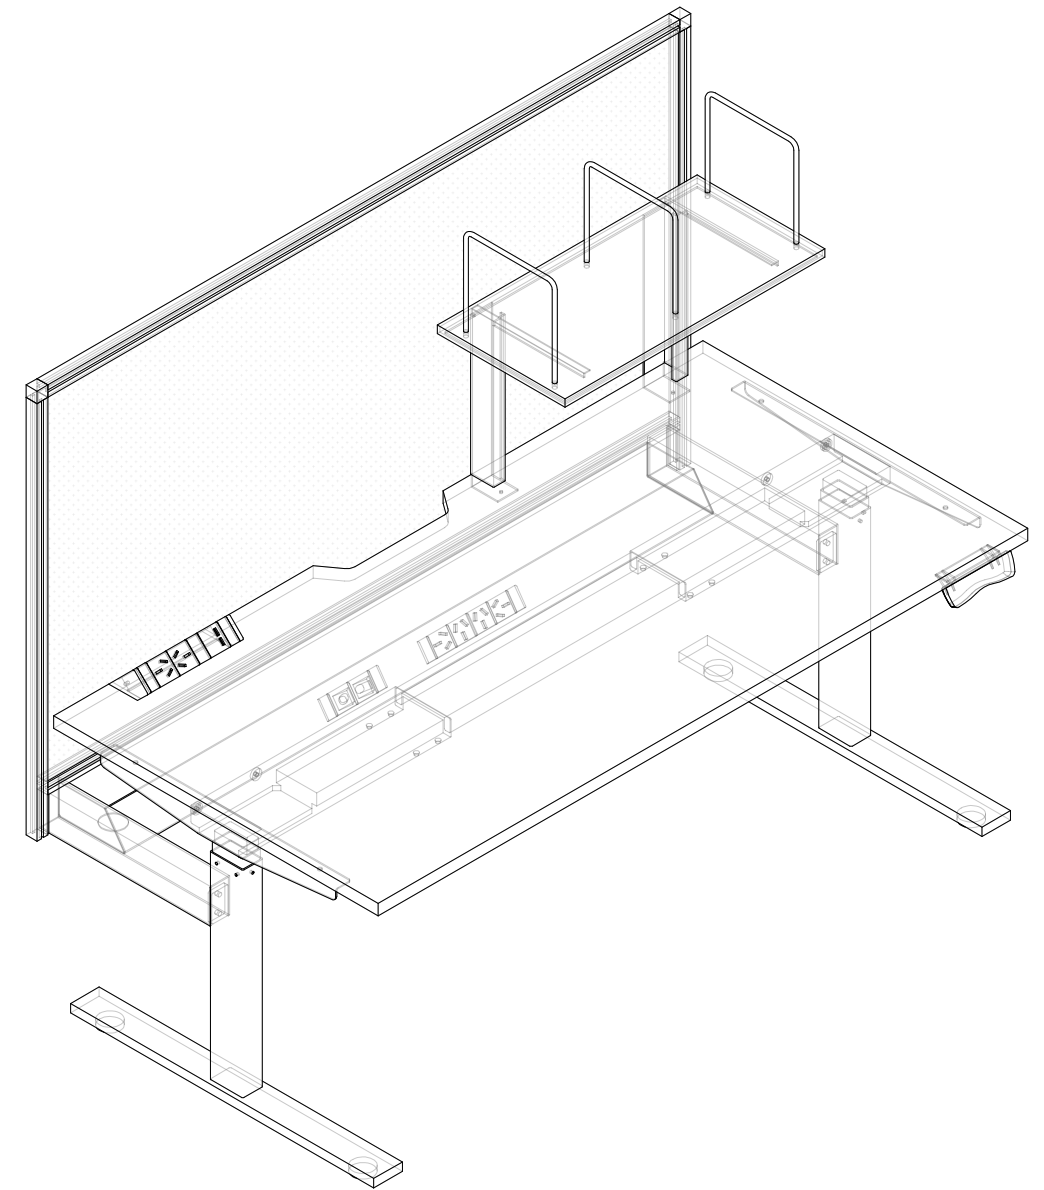

295

 Plan 1:10
Single Workstation

 Isometric 1:10
Single Workstation

REV	DATE	ACTIVITY	DB
A	11.02.19	Initial Draft	SB
-	-	-	-

NOTES All dimensions are in mm. Do not scale off drawing. Drawings are not to be used for fabrication or construction unless marked accordingly. All drawings and design concepts remain the intellectual property of Mark Perry Commercial Furniture and any violation or infringement of the IP will be pursued through the Australian Copyright Council.

ITEM Single Workstation
DESCRIPTION Single adjustable-height workstation with accessories

JOB# 19008
SCALE @A3
PAGE# 1 OF 2
ISSUE A

DWG# MP_WKST01_A

 Side Elev 1:10
Single Workstation

 Front Elev 1:10
Single Workstation

ITEM Single Workstation
DESCRIPTION Single adjustable-height workstation with accessories

JOB# 19008 **SCALE** @A3 **PAGE#** 2 OF 2 **ISSUE** A

DWG# MP_WKST01_A