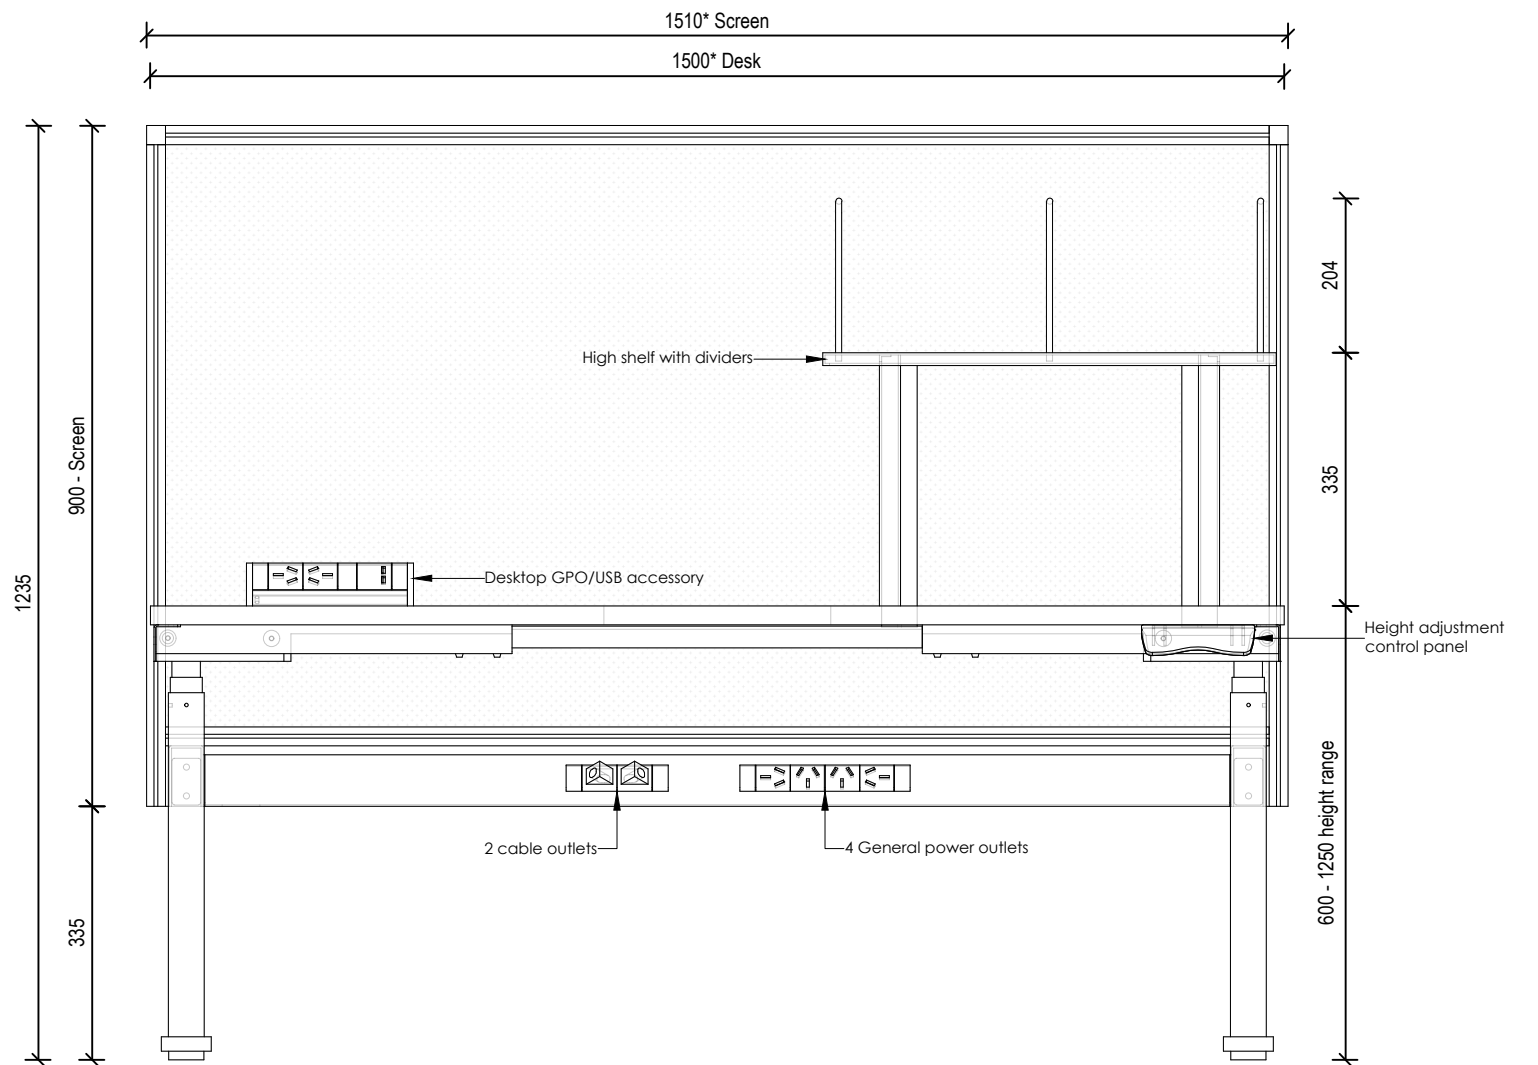

295

 Plan 1:10
Single Workstation

 Isometric 1:10
Single Workstation

REV	DATE	ACTIVITY	DB
A	11.02.19	Initial Draft	SB
-	-	-	-

NOTES All dimensions are in mm. Do not scale off drawing. Drawings are not to be used for fabrication or construction unless marked accordingly. All drawings and design concepts remain the intellectual property of Mark Perry Commercial Furniture and any violation or infringement of the IP will be pursued through the Australian Copyright Council.

ITEM Single Workstation
DESCRIPTION Single adjustable-height workstation with accessories

JOB# 19008
SCALE @A3
PAGE# 1 OF 2
ISSUE A

DWG# MP_WKST01_A

 Side Elev 1:10
Single Workstation

 Front Elev 1:10
Single Workstation

ITEM Single Workstation
DESCRIPTION Single adjustable-height workstation with accessories

JOB# 19008 **SCALE** @A3 **PAGE#** 2 OF 2 **ISSUE** A

DWG# MP_WKST01_A