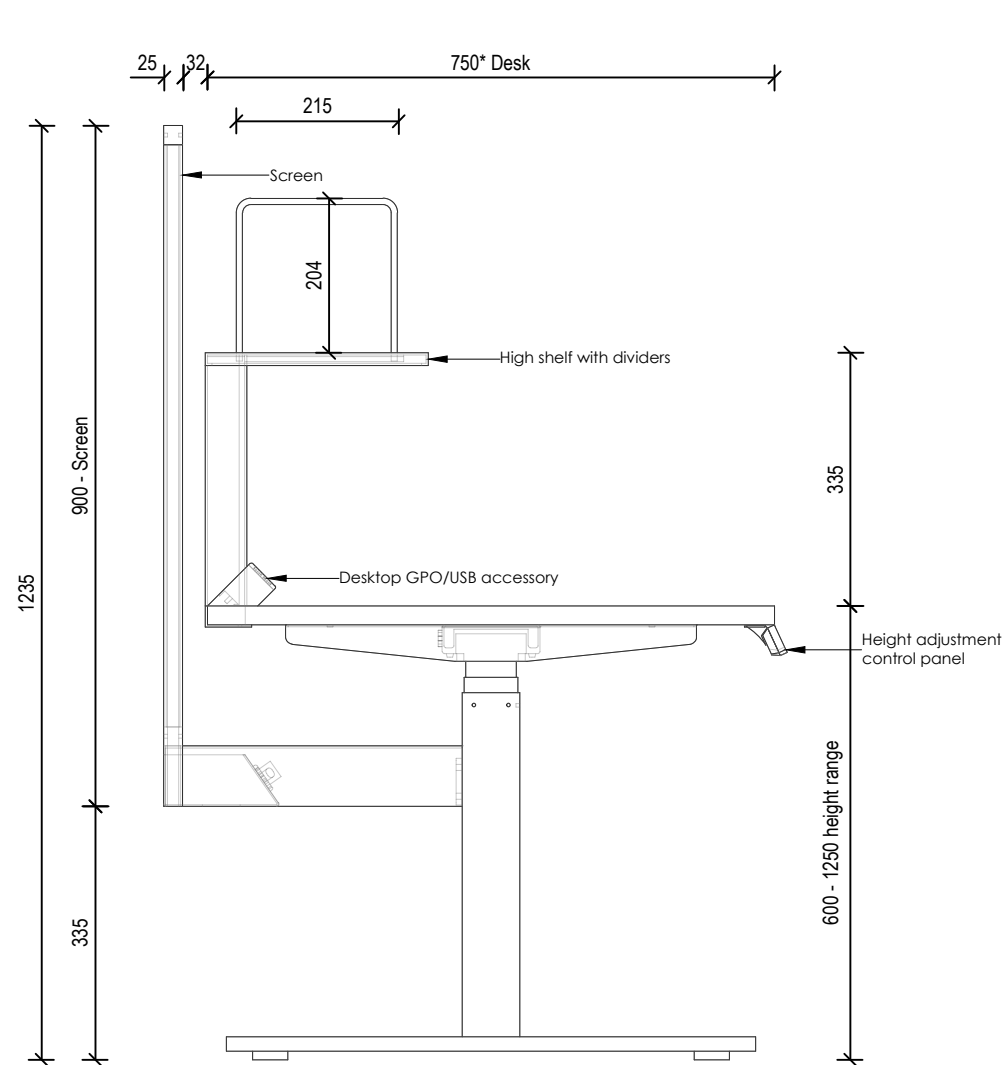

295

 Plan 1:10
Single Workstation

 Isometric 1:10
Single Workstation

REV	DATE	ACTIVITY	DB
A	11.02.19	Initial Draft	SB
-	-	-	-

NOTES All dimensions are in mm. Do not scale off drawing. Drawings are not to be used for fabrication or construction unless marked accordingly. All drawings and design concepts remain the intellectual property of Mark Perry Commercial Furniture and any violation or infringement of the IP will be pursued through the Australian Copyright Council.

ITEM Single Workstation
DESCRIPTION Single adjustable-height workstation with accessories

JOB# 19008
SCALE @A3
PAGE# 1 OF 2
ISSUE A

DWG# MP_WKST01_A

 Side Elev 1:10
Single Workstation

 Front Elev 1:10
Single Workstation

REV	DATE	ACTIVITY	DB
A	11.02.19	Initial Draft	SB
-	-	-	-

NOTES All dimensions are in mm. Do not scale off drawing. Drawings are not to be used for fabrication or construction unless marked accordingly. All drawings and design concepts remain the intellectual property of Mark Perry Commercial Furniture and any violation or infringement of the IP will be pursued through the Australian Copyright Council.

ITEM Single Workstation
DESCRIPTION Single adjustable-height workstation with accessories

JOB# 19008 **SCALE** @A3 **PAGE#** 2 OF 2 **ISSUE** A

DWG# MP_WKST01_A