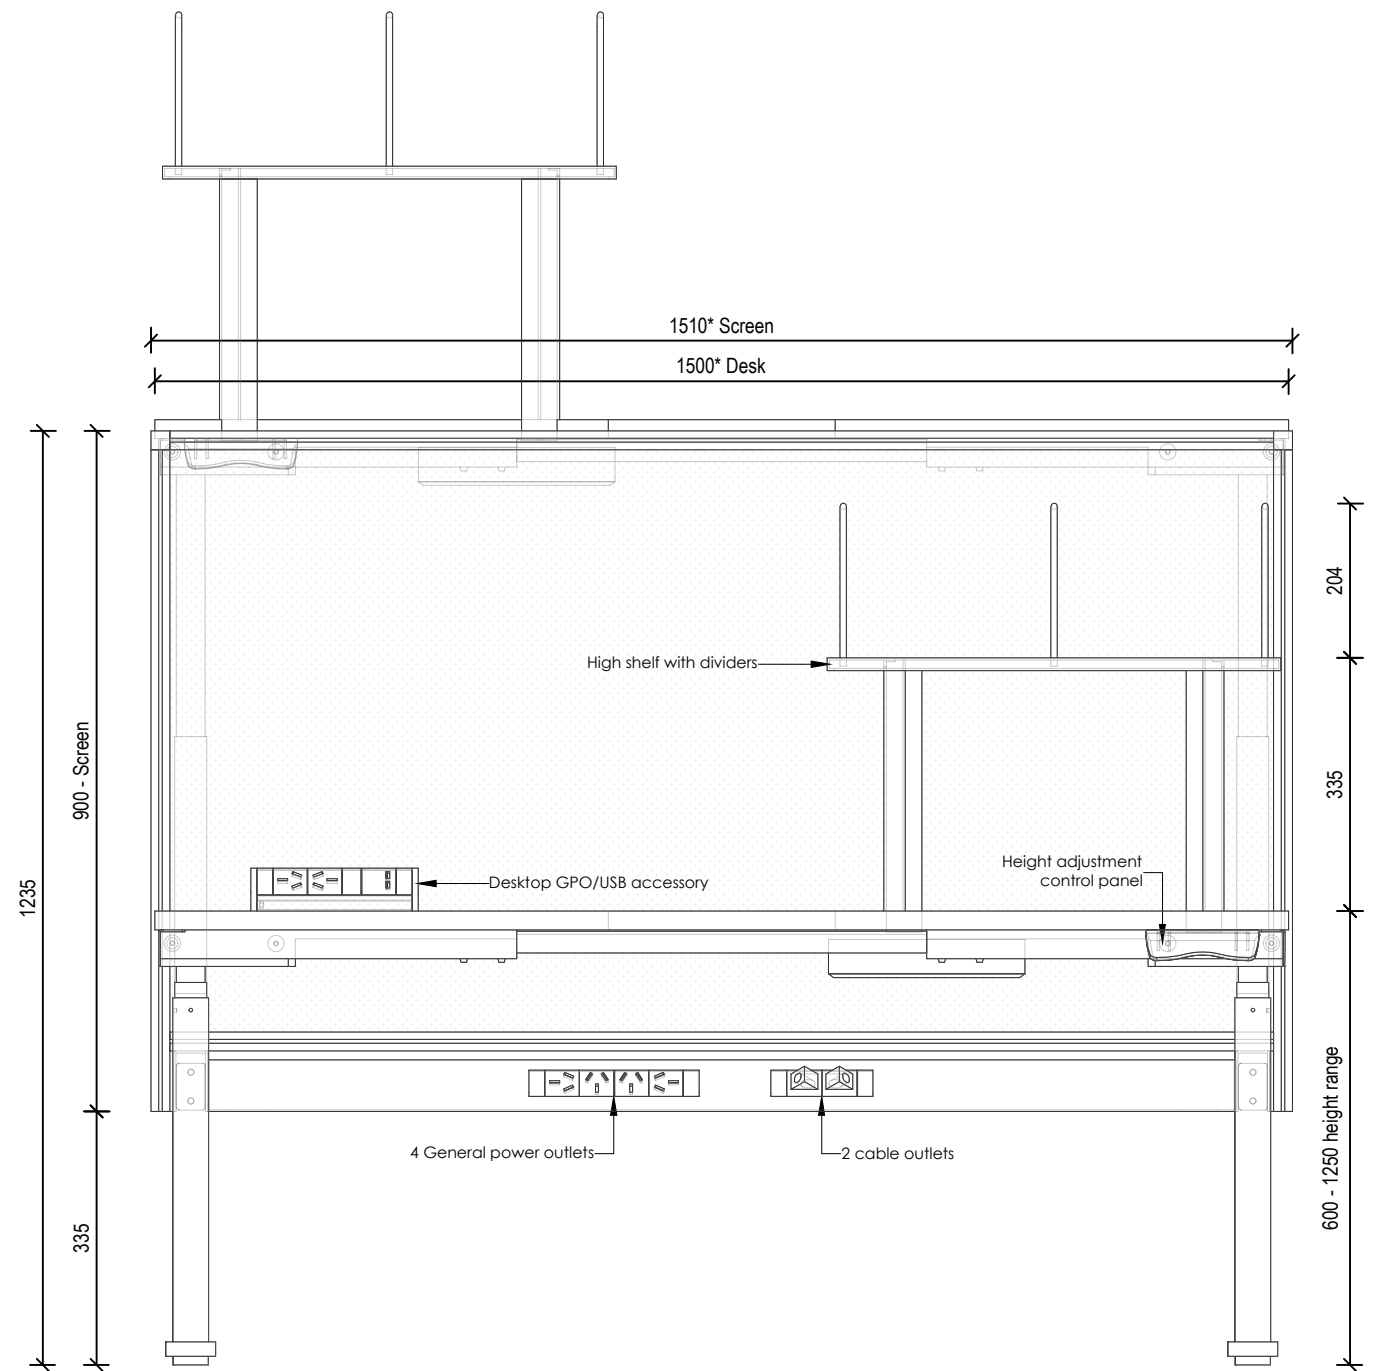

 Plan 1:10  
B2B Workstation

 Isometric  
B2B Workstation

REV	DATE	ACTIVITY	DB
A	11.02.19	Initial Draft	SB
-	-	-	-

**NOTES** All dimensions are in mm. Do not scale off drawing. Drawings are not to be used for fabrication or construction unless marked accordingly. All drawings and design concepts remain the intellectual property of Mark Perry Commercial Furniture and any violation or infringement of the IP will be pursued through the Australian Copyright Council.

**ITEM** Back to Back Workstation  
**DESCRIPTION** B2B adjustable-height workstation with accessories

**JOB#** 19008 **SCALE** @A3 **PAGE#** 1 OF 2 **ISSUE** A

**DWG#** MP\_WKST02\_A

**MP** Side Elev 1:10  
B2B Workstation

**MP** Front Elev 1:10  
B2B Workstation

REV	DATE	ACTIVITY	DB
A	11.02.19	Initial Draft	SB
-	-	-	-

**NOTES** All dimensions are in mm. Do not scale off drawing. Drawings are not to be used for fabrication or construction unless marked accordingly. All drawings and design concepts remain the intellectual property of Mark Perry Commercial Furniture and any violation or infringement of the IP will be pursued through the Australian Copyright Council.

**ITEM** Back to Back Workstation  
**DESCRIPTION** B2B adjustable-height workstation with accessories

**JOB#** 19008 **SCALE** @A3 **PAGE#** 2 OF 2 **ISSUE** A

**DWG#** MP\_WKST02\_A