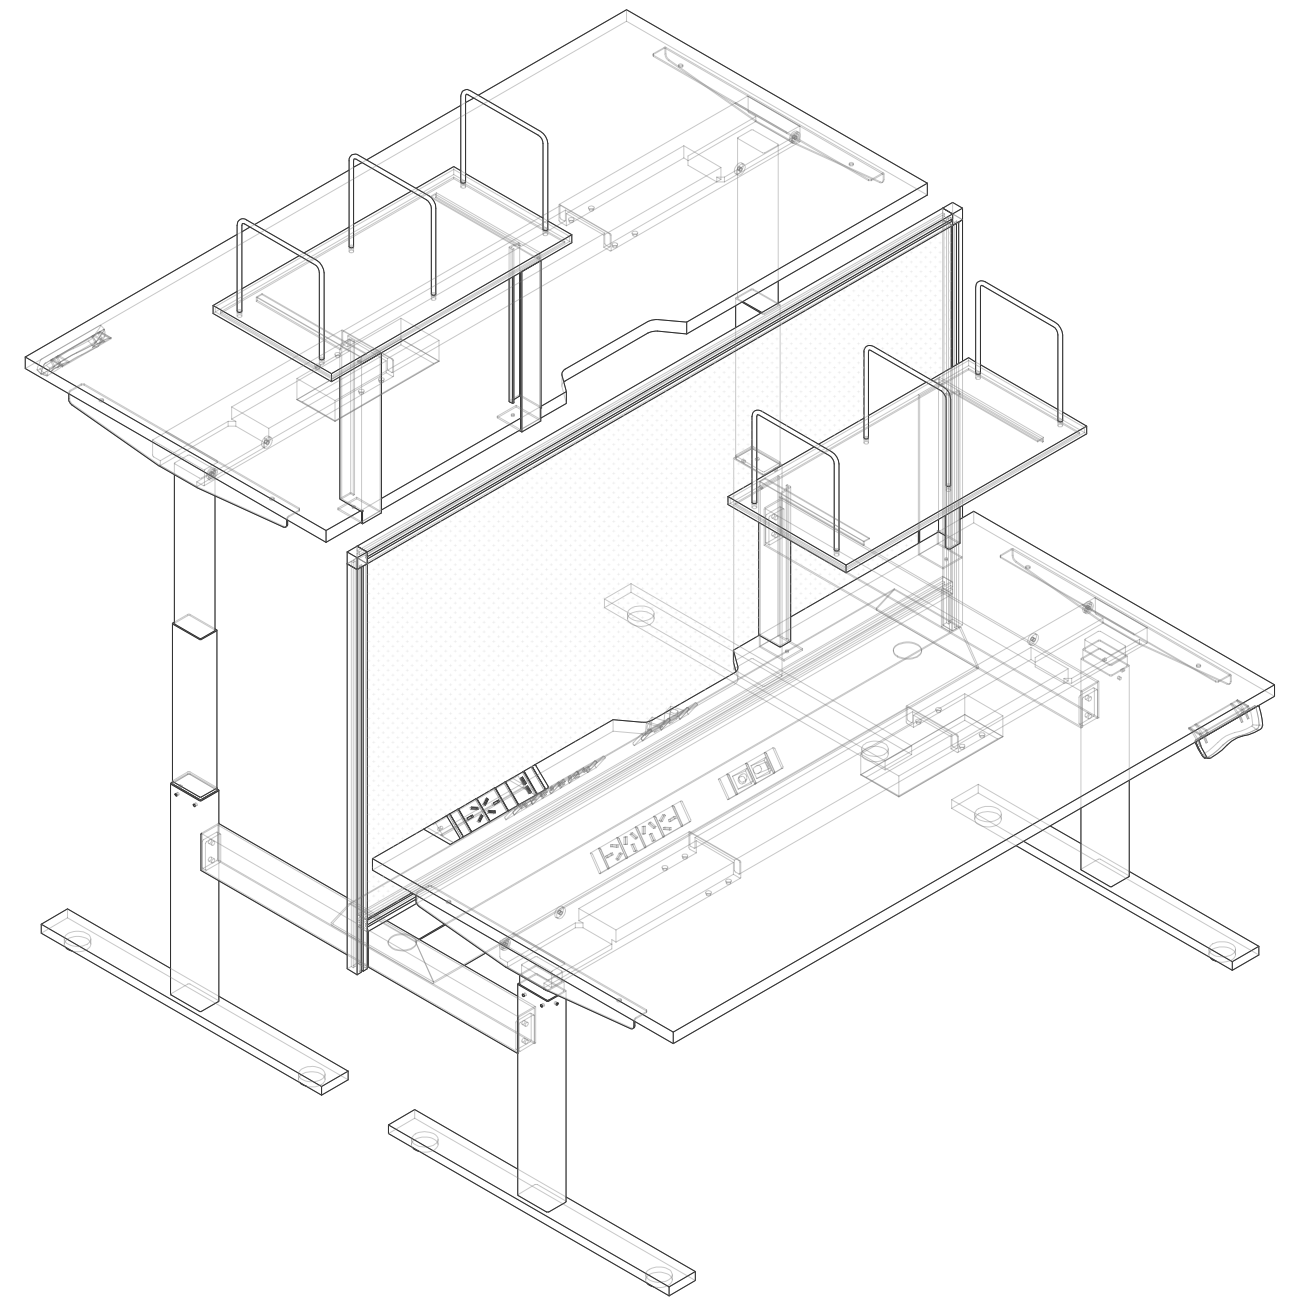

 Plan 1:10  
B2B Workstation

 Isometric  
B2B Workstation

REV	DATE	ACTIVITY	DB
A	11.02.19	Initial Draft	SB
-	-	-	-

**NOTES** All dimensions are in mm. Do not scale off drawing. Drawings are not to be used for fabrication or construction unless marked accordingly. All drawings and design concepts remain the intellectual property of Mark Perry Commercial Furniture and any violation or infringement of the IP will be pursued through the Australian Copyright Council.

**ITEM** Back to Back Workstation  
**DESCRIPTION** B2B adjustable-height workstation with accessories

**JOB#** 19008 **SCALE** @A3 **PAGE#** 1 OF 2 **ISSUE** A

**DWG#** MP\_WKST02\_A

**MP** Side Elev 1:10  
B2B Workstation

**MP** Front Elev 1:10  
B2B Workstation

REV	DATE	ACTIVITY	DB
A	11.02.19	Initial Draft	SB
-	-	-	-

**NOTES** All dimensions are in mm. Do not scale off drawing. Drawings are not to be used for fabrication or construction unless marked accordingly. All drawings and design concepts remain the intellectual property of Mark Perry Commercial Furniture and any violation or infringement of the IP will be pursued through the Australian Copyright Council.

**ITEM** Back to Back Workstation  
**DESCRIPTION** B2B adjustable-height workstation with accessories

**JOB#** 19008 **SCALE** @A3 **PAGE#** 2 OF 2 **ISSUE** A

**DWG#** MP\_WKST02\_A