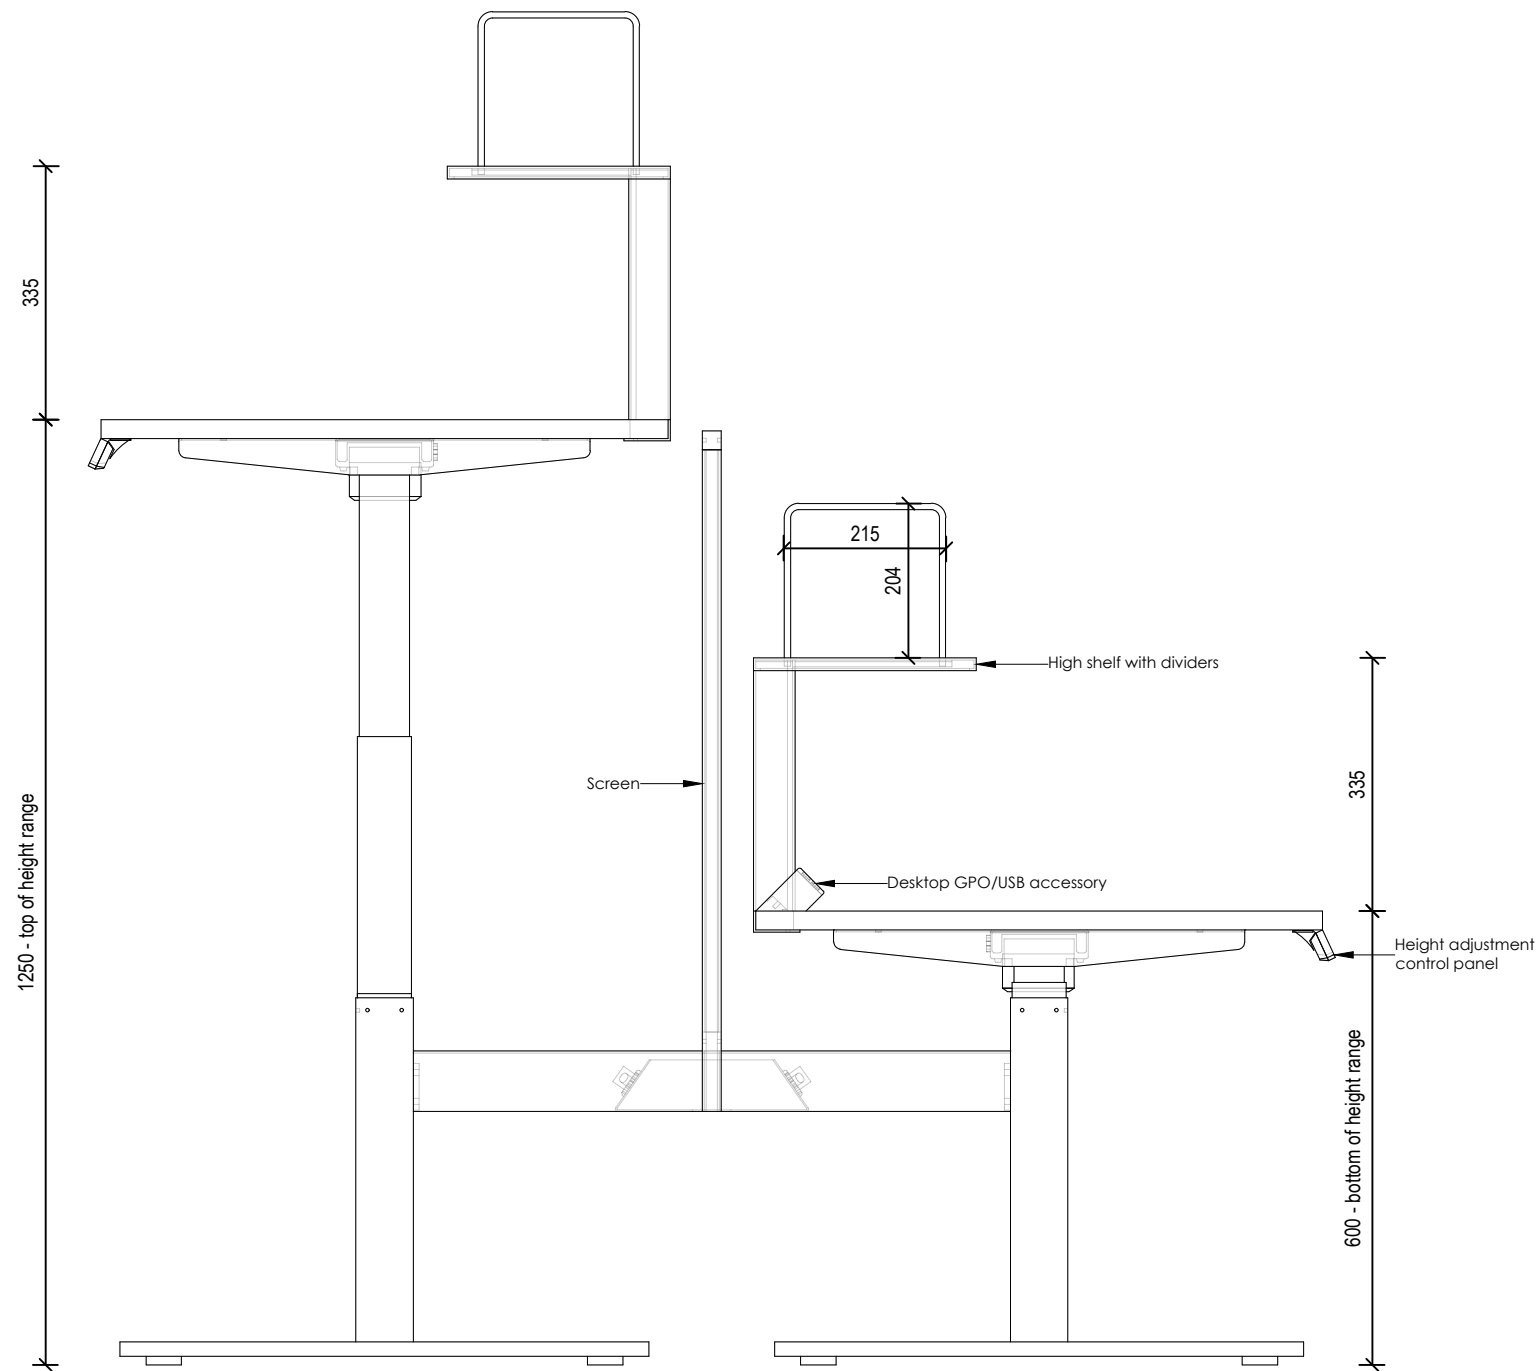

 Plan 1:10  
B2B Workstation

 Isometric  
B2B Workstation

REV	DATE	ACTIVITY	DB
A	11.02.19	Initial Draft	SB
-	-	-	-

**NOTES** All dimensions are in mm. Do not scale off drawing. Drawings are not to be used for fabrication or construction unless marked accordingly. All drawings and design concepts remain the intellectual property of Mark Perry Commercial Furniture and any violation or infringement of the IP will be pursued through the Australian Copyright Council.

**ITEM** Back to Back Workstation  
**DESCRIPTION** B2B adjustable-height workstation with accessories

**JOB#** 19008 **SCALE** @A3 **PAGE#** 1 OF 2 **ISSUE** A

**DWG#** MP\_WKST02\_A

**MP** Side Elev 1:10  
B2B Workstation

**MP** Front Elev 1:10  
B2B Workstation

REV	DATE	ACTIVITY	DB
A	11.02.19	Initial Draft	SB
-	-	-	-

**NOTES** All dimensions are in mm. Do not scale off drawing. Drawings are not to be used for fabrication or construction unless marked accordingly. All drawings and design concepts remain the intellectual property of Mark Perry Commercial Furniture and any violation or infringement of the IP will be pursued through the Australian Copyright Council.

**ITEM** Back to Back Workstation  
**DESCRIPTION** B2B adjustable-height workstation with accessories

**JOB#** 19008 **SCALE** @A3 **PAGE#** 2 OF 2 **ISSUE** A

**DWG#** MP\_WKST02\_A